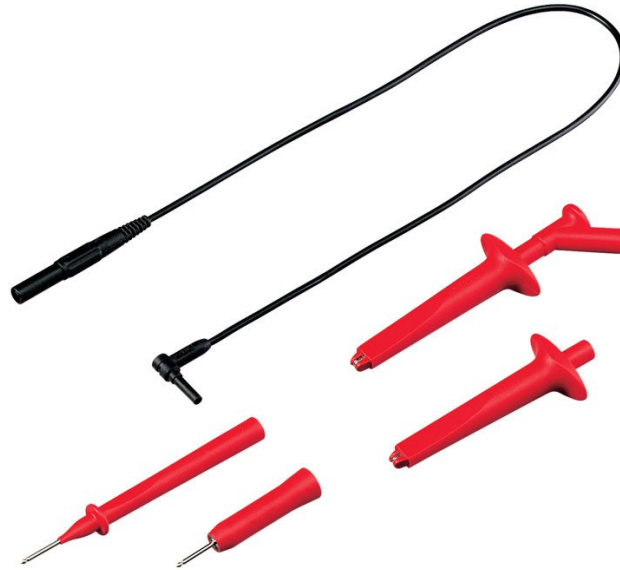

技术资料

Fluke AS200-G 探头附件组，红色

产品概述: Fluke AS200-G 探头附件组，红色

适用VPS200和PM8918系列的探头附件组。

产品规格: Fluke AS200-G 探头附件组，红色

型号

Fluke AS200 R

AS200-R 探头附件组，红色

Set includes 600V CAT III / 1000V CAT II rated:

- Industrial Alligator for Probe
 - 2-mm Test Probe for Probe
 - 2-mm Test Probe for Banana
 - Industrial Alligator for Banana
 - Ground Lead 4-mm Banana
-