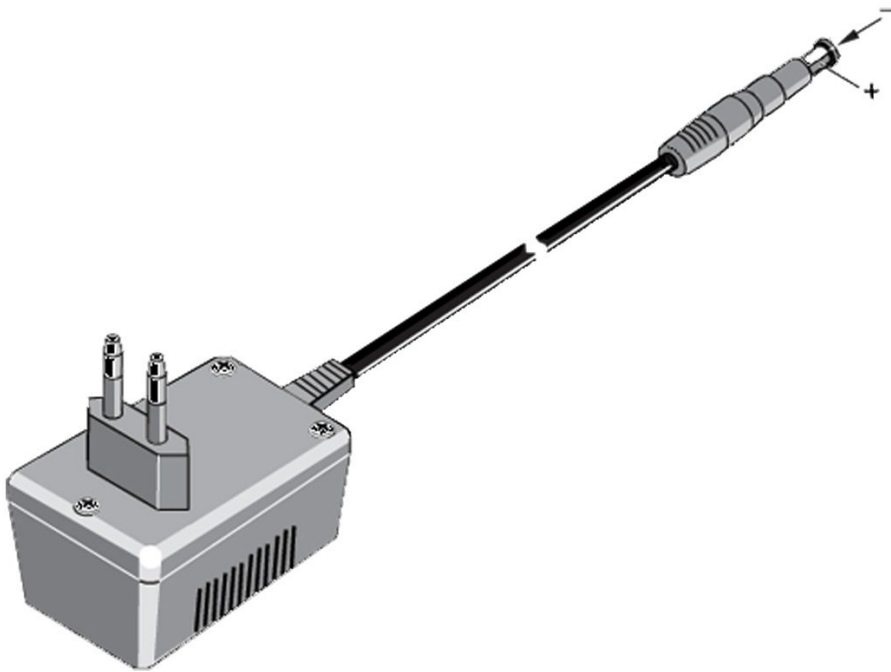

技术资料

Fluke PM8907电源适配器/电池充电器

主要特性

808 is equipped with a male receptacle plug that must be connected to a line cord appropriate for local use. (Line cord not included) A North American line plug adapter is included.

产品概述: Fluke PM8907电源适配器/电池充电器

Provides power cord operation and charging for ScopeMeter 90 and 120 series as well as for the Fluke 43 and 43B Power Quality Analyzer and some accessories.

产品规格: Fluke PM8907电源适配器/电池充电器

型号

PM8907/830

PM8907电源适配器/电池充电器

- Replacement Power Adapter Universal L6

Fluke. 让您的工作畅通无阻。

福禄克测试仪器（上海）有限公司 电话：400-810-3435 ©2025 福禄克公司
04/2025

北京福禄克世禄仪器维修和服务有限公司 电
话：400-615-1563

未经许可，本文档禁止修改