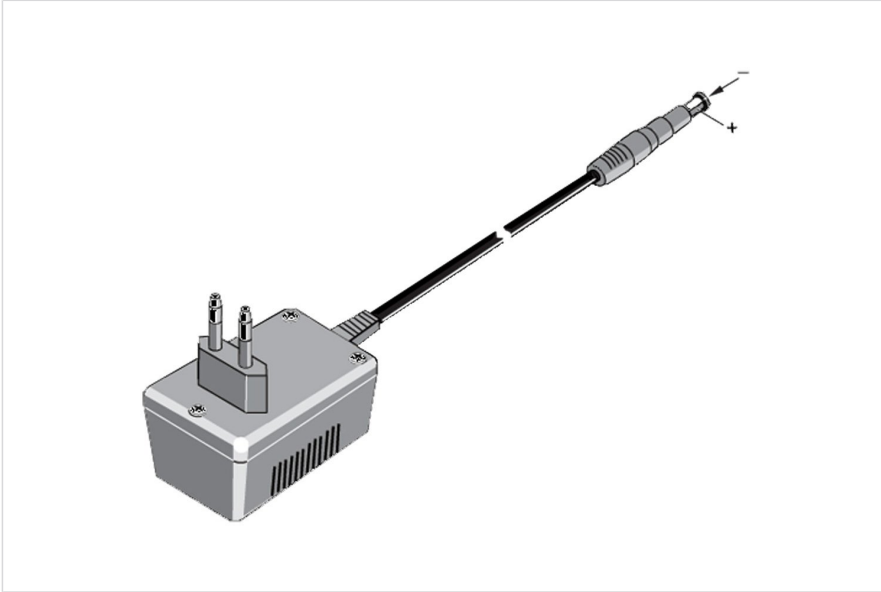

技术资料

Fluke PM8907电源适配器/电池充电器

主要特性

808 is equipped with a male receptacle plug that must be connected to a line cord appropriate for local use. (Line cord not included) A North American line plug adapter is included.

产品概述: Fluke PM8907电源适配器/电池充电器

Provides power cord operation and charging for ScopeMeter 90 and 120 series as well as for the Fluke 43 and 43B Power Quality Analyzer and some accessories.

产品规格: Fluke PM8907电源适配器/电池充电器

型号

PM8907/830

PM8907电源适配器/电池充电器

- Replacement Power Adapter Universal L6

Fluke. 让您的工作畅通无阻。

福禄克测试仪器（上海）有限公司 电话：400-810-3435 ©2025 福禄克公司
04/2025

北京福禄克世禄仪器维修和服务有限公司 电
话：400-615-1563

未经许可，本文档禁止修改